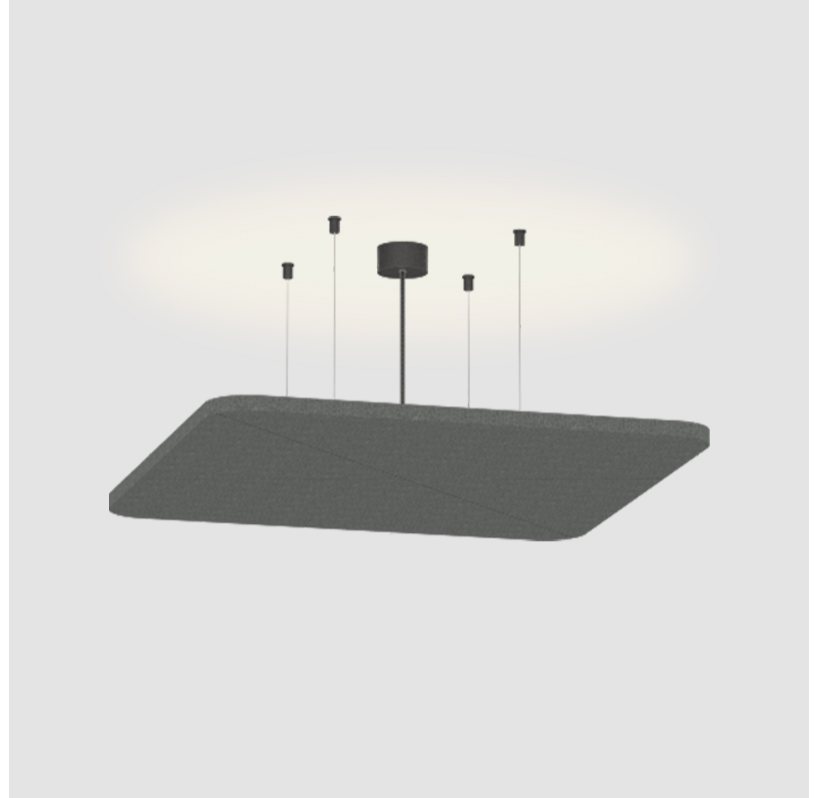

GENERAL

Series: Quantum Acoustic Light Panel
Brand: Prolicht
Division: Architectural
Mounting Type: Suspension
Mounting Location: Ceiling
Subcategory: Acoustic

PHYSICAL

Shape: Round
Length (mm): 796
Length (in): 31 5/16
Width (mm): 796
Width (in): 31 5/16
Height (mm): 54
Height (in): 2 1/8

Light Distribution: Indirect

Fixture Finish: SSR / BKV / CWI / CRY / HAB / UFT / ITA / RUA / FTG / MYG / LOD / PUS / FRO / FUP / KIA / POP / BLS / SPG / MEY / GOH / GUM / CHC / COM / ABZ / JAG / OBR / MOS / ROR

Accent Finish: ANC / ASH / BNA / BTC / BZE / CEL / EGG / EVG / FOG / FOS / FST / FUA / IRI / IRO / KHA / LIC / LIM / MER / MSN / MUS / ONX / PEA / PLU / POL / PPY / RAY / ROY / RST / STE / SWD / TAN / TAU

Fixture Material: Aluminum

Cable Details: 2 000mm / 78 3/4" or 6 000mm / 236 1/4" Transparent Cable

ELECTRICAL

Lamp Type: LED (Zhaga Standard)
Input Wattage (W): 12.7
Total Output Wattage (W): 11.8
Dimming: Non-Dimmable
Driver Included: Yes
Driver Location: Integrated
Driver Type: Constant Current - Universal
Driver Class: Class 2
Input Voltage (V): 120 - 277

LED

Color Temperature (°K): 2700 / 3000 / 3500 / 4000
Max. Delivered Lumen (lm): 935 / 945 / 973 / 1001
Nominal Lumen (lm): 1140 / 1152 / 1187 / 1221
CRI: >90 CRI
Lamp Life (hrs): 50000

OPTICAL

RATINGS AND CERTIFICATIONS

Certified By: CSA Certified to UL and CSA Standards
IP rating: IP20